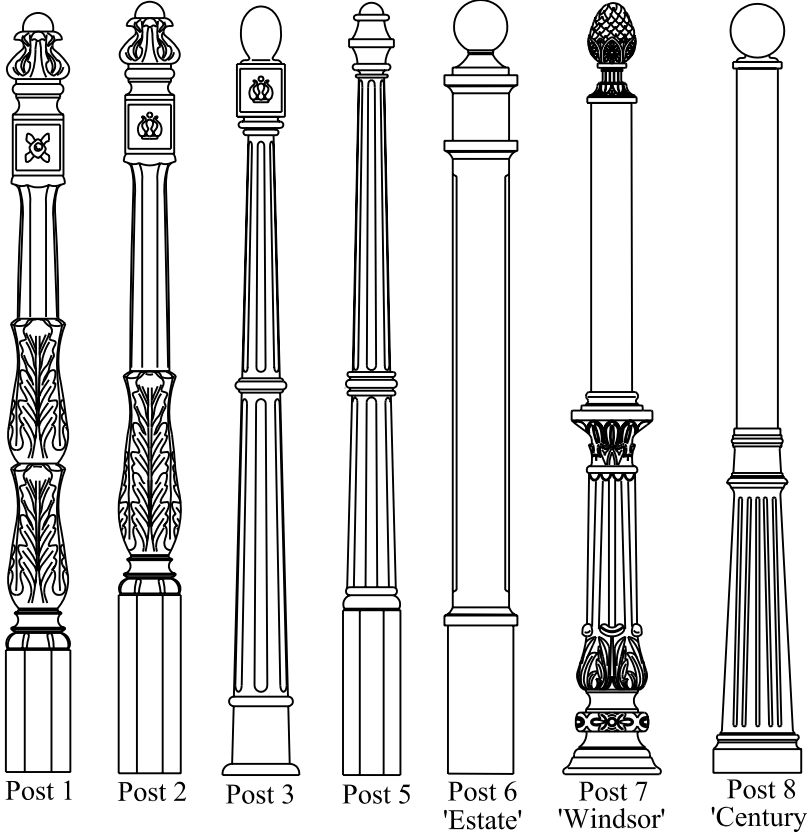

IMPERIAL MAILBOX SYSTEMS COMPONENT SHEET

Mailbox Posts

Mailboxes

Mailbox Accessories

Number Plate

1, 2, 3, 4, 5, 6, 7, 8, 9, 0
2" and 3" Brass Numerals

ALL MAILBOXES EQUIPPED WITH KNOB
OR RING PULL FOR FRONT DOOR