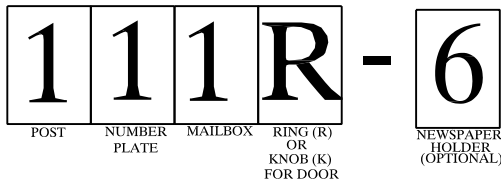

HOW TO ORDER IMPERIAL MAILBOX SYSTEMS SYSTEM CODE SPECIFICATION

Sample System:

USPS Standards:
42"-48" from road surface to bottom of mailbox.
6"-8" from face of curb to mailbox door.

Standard Colors:
Black, White, Bronze, Green, Grey, and Almond.