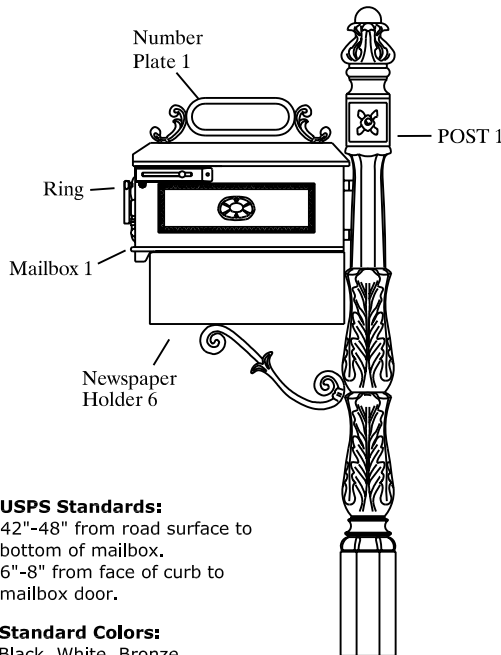

HOW TO ORDER IMPERIAL MAILBOX SYSTEMS SYSTEM CODE SPECIFICATION

Sample System:

USPS Standards:
42"-48" from road surface to bottom of mailbox.
6"-8" from face of curb to mailbox door.

Standard Colors:
Black, White, Bronze, Green, Grey, and Almond.

SPECIFICATIONS

-All Systems Include 'S' Scroll Support Brace
*Note: Estate Systems featuring #6 Post use C - Scroll

-Mailbox 8 and Number Plate 8 can only be used together.
Example:

1 2 3 4 5 6 7 8 9 0

-2" Brass Numerals Available For Number Plates 1, 2, and 8.