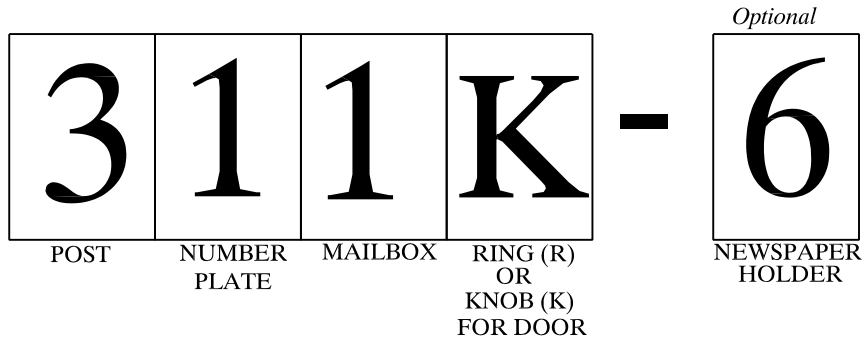

HOW TO ORDER IMPERIAL MAILBOX SYSTEMS SYSTEM CODE SPECIFICATION

Sample System:

USPS Standards:
42"-48" from road surface to bottom of mailbox.
6"-8" from face of curb to mailbox door.

Standard Colors:
Black, White, Bronze, Green, Grey, and Almond.

SPECIFICATIONS

-All Systems Include 'S' Scroll Support Brace
*Note: Estate Systems featuring #6 Post use C - Scroll

-Mailbox 8 and Number Plate 8 can only be used together.
Example:

1 2 3 4 5 6 7 8 9 0

-2" Brass Numerals Available For Number Plates 1, 2, and 8.