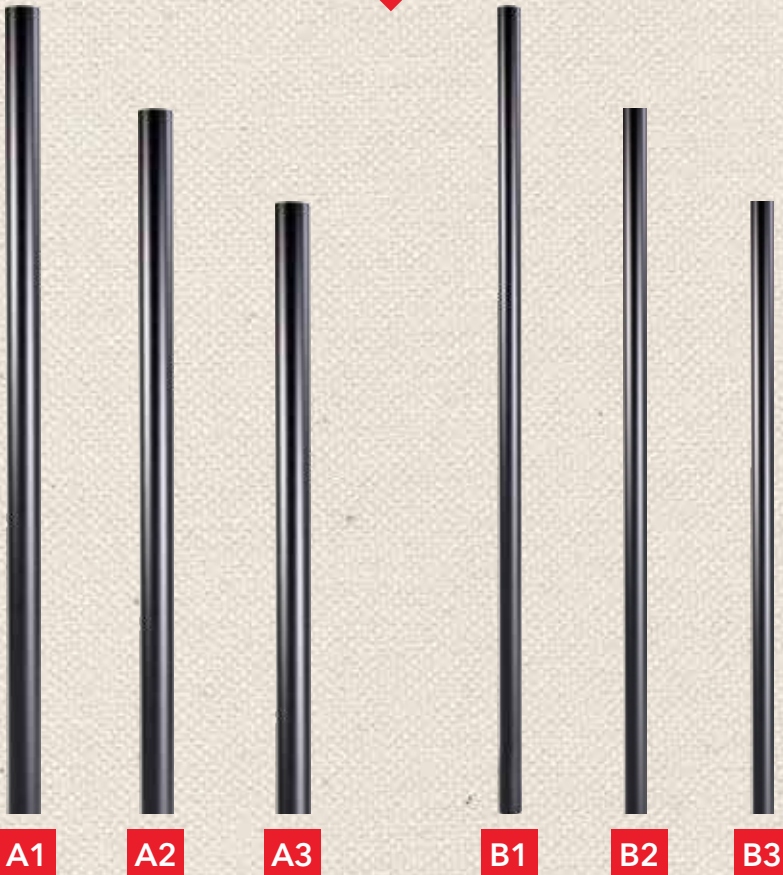

IMPERIAL AND ESTATE SIGN SYSTEMS

Imperial has three standard pole lengths designed to meet the industry standard height-to-grade requirements of seven feet.

POLE LENGTH

POLE LENGTH 1 = 14' 6"

POLE LENGTH 2 = 12'

POLE LENGTH 3 = 11'

CUSTOM POLE LENGTHS

are Available

Contact a Sales Representative for a Quote.

IMPERIAL SIGN POLES

3" Outside Diameter

2 3/8" Outside Diameter

ESTATE SIGN POLES

4" Square

All Base and Finial Styles featured on page 12 are available for Imperial Sign Systems.

Square Base and Finial Style featured below are available for Estate Sign Systems.

Base 6 SQ

Finial 6 SQ

Finial 7 SQ